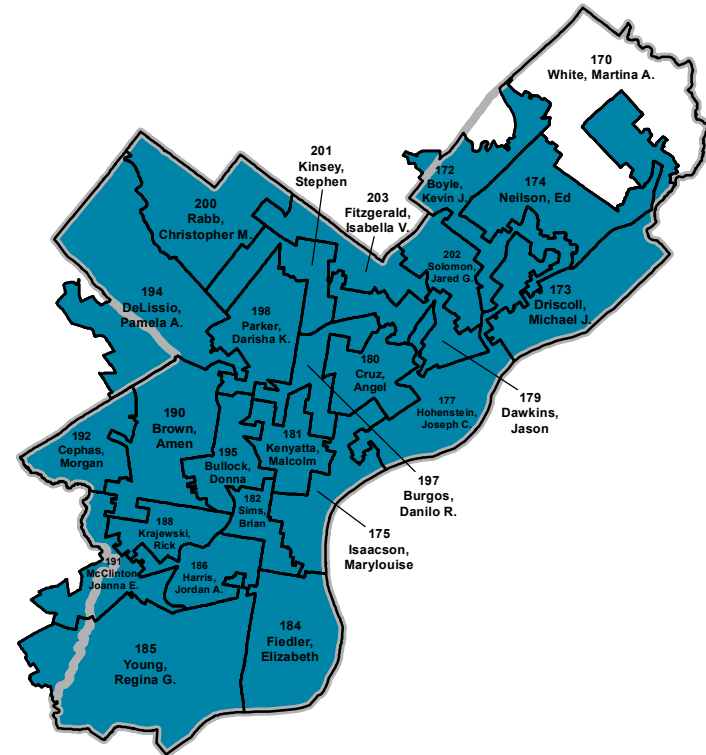

Political Party

- Democrat (9)
- Republican (9)

Pennsylvania State Senate Districts

Pennsylvania Senate Districts 2021-2022

Pennsylvania State House Districts

Pennsylvania House Districts 2021-2022

Boundary

- County
- Legislative District

Political Party

- Democrat (90)
- Vacant (1)
- Republican (112)

Pennsylvania State House Districts

Allegheny & Philadelphia House Districts 2021-2022

Allegheny County

Boundary

-  County
-  Legislative District

Philadelphia County

Political Party

-  Democrat
-  Republican

Pennsylvania State House Districts

Surrounding Philadelphia Counties House Districts 2021-2022

Boundary

- County
- Legislative District

Political Party

- Democrat
- Republican