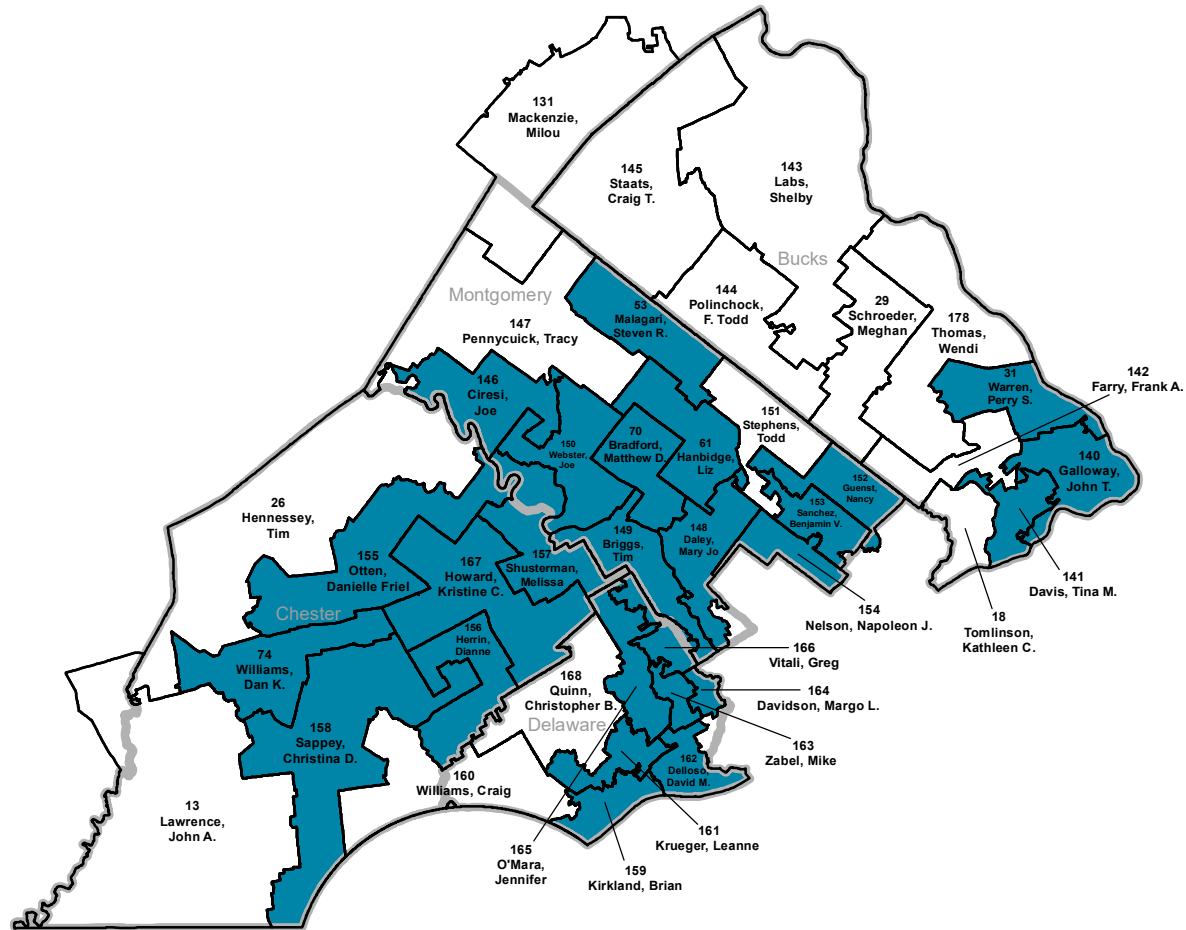

Political Party

- Democrat (9)
- Republican (9)

Pennsylvania State Senate Districts

Pennsylvania Senate Districts 2021-2022

Pennsylvania State House Districts

Pennsylvania House Districts 2021-2022

Boundary

- County
- Legislative District

Political Party

- Democrat (90)
- Vacant (1)
- Republican (112)

Pennsylvania State House Districts

Allegheny & Philadelphia House Districts 2021-2022

Allegheny County

Boundary

-  County
-  Legislative District

Philadelphia County

Political Party

-  Democrat
-  Republican

Pennsylvania State House Districts

Surrounding Philadelphia Counties House Districts 2021-2022

Boundary

- County
- Legislative District

Political Party

- Democrat
- Republican