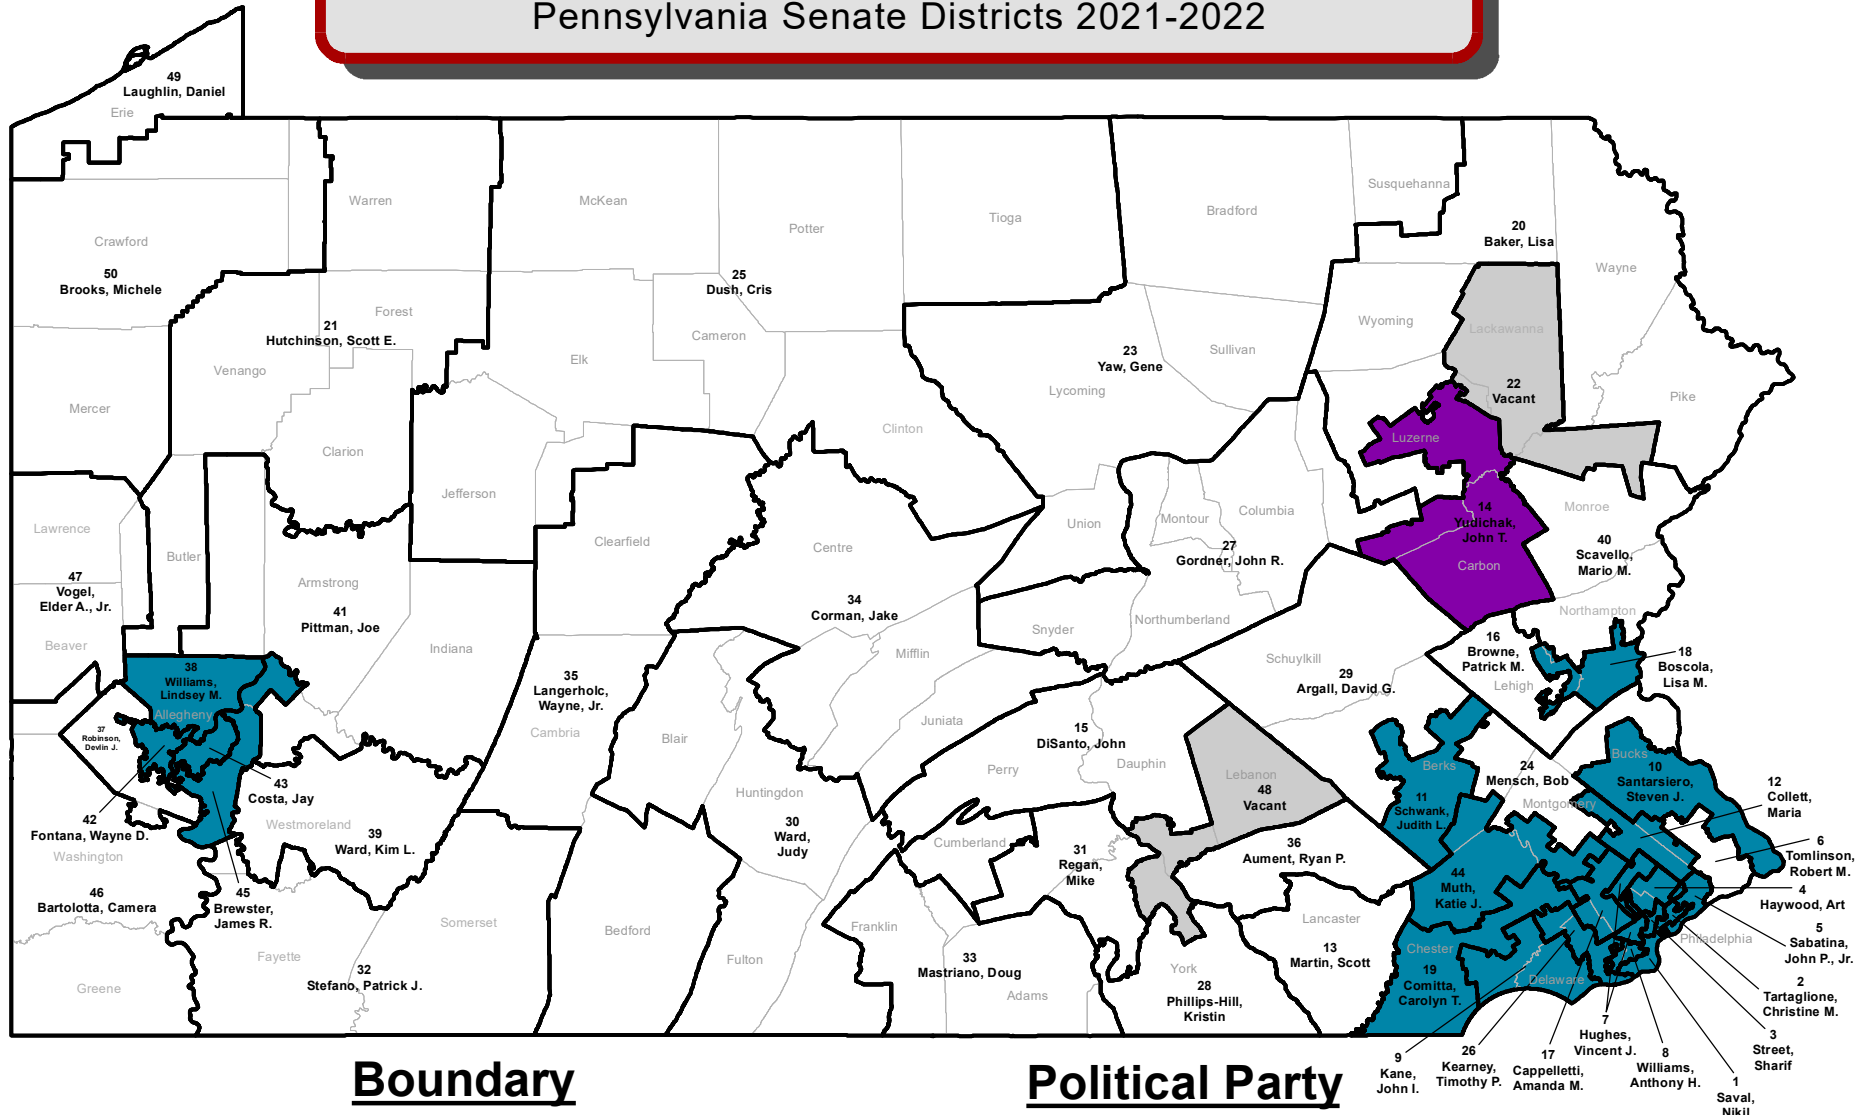

Pennsylvania 117th U.S. Congressional Districts

2021-2023 U.S. Congressional Districts, 1st Session

Boundary

- County
- Congressional District

Pennsylvania Senators

Robert P. Casey, Jr., Democrat
Patrick J. Toomey, Republican

Political Party

- Democrat (9)
- Republican (9)

Pennsylvania State Senate Districts

Pennsylvania Senate Districts 2021-2022

Pennsylvania State House Districts

Pennsylvania House Districts 2021-2022

Boundary

- County
- Legislative District

Political Party

- Democrat (90)
- Vacant (1)
- Republican (112)

Pennsylvania State House Districts

Allegheny & Philadelphia House Districts 2021-2022

Allegheny County

Boundary

-  County
-  Legislative District

Philadelphia County

Political Party

-  Democrat
-  Republican

Pennsylvania State House Districts

Surrounding Philadelphia Counties House Districts 2021-2022

Boundary

- County
- Legislative District