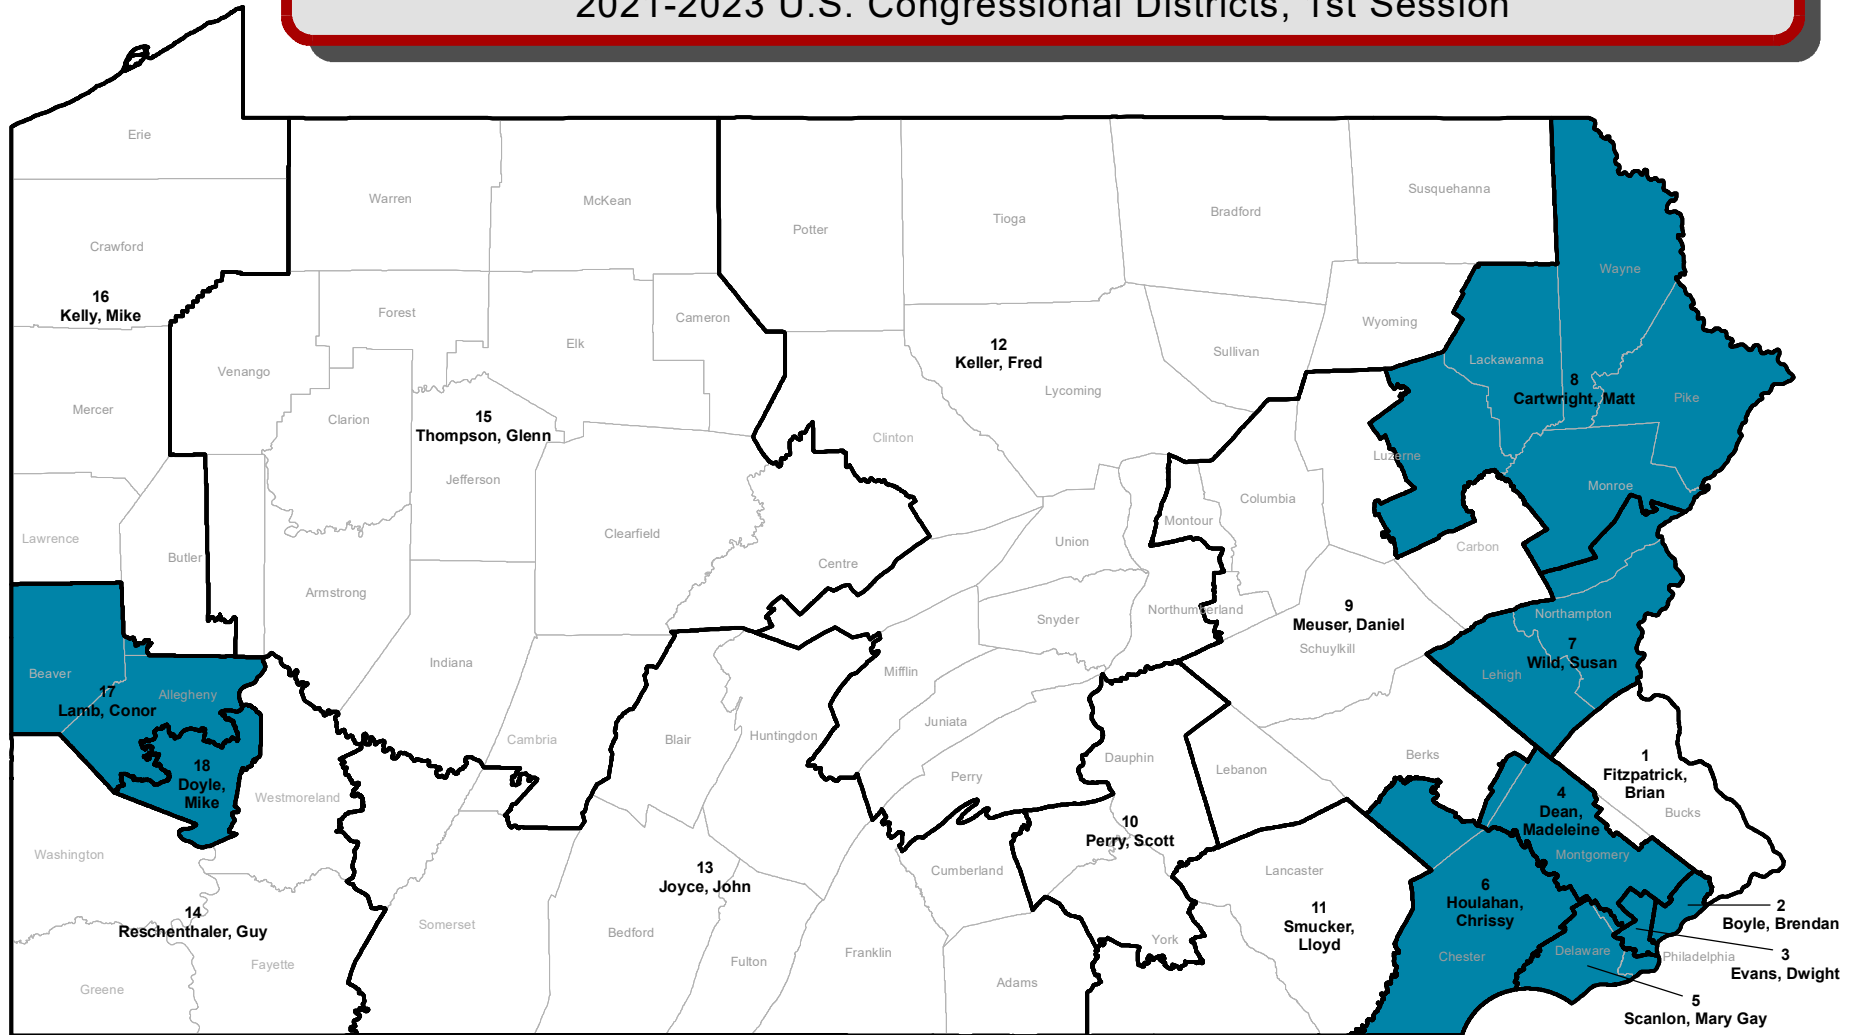

Pennsylvania 117th U.S. Congressional Districts

2021-2023 U.S. Congressional Districts, 1st Session

Boundary

- County
- Congressional District

Pennsylvania Senators

Robert P. Casey, Jr., Democrat
Patrick J. Toomey, Republican

Political Party

- Democrat (9)
- Republican (9)

Pennsylvania State Senate Districts

Pennsylvania Senate Districts 2021-2022

Pennsylvania State House Districts

Pennsylvania House Districts 2021-2022

Boundary

- County
- Legislative District

Political Party

- Democrat (90)
- Vacant (1)
- Republican (112)

Pennsylvania State House Districts

Allegheny & Philadelphia House Districts 2021-2022

Allegheny County

Boundary

-  County
-  Legislative District

Philadelphia County

Political Party

-  Democrat
-  Republican

Pennsylvania State House Districts

Surrounding Philadelphia Counties House Districts 2021-2022

Boundary

- County
- Legislative District