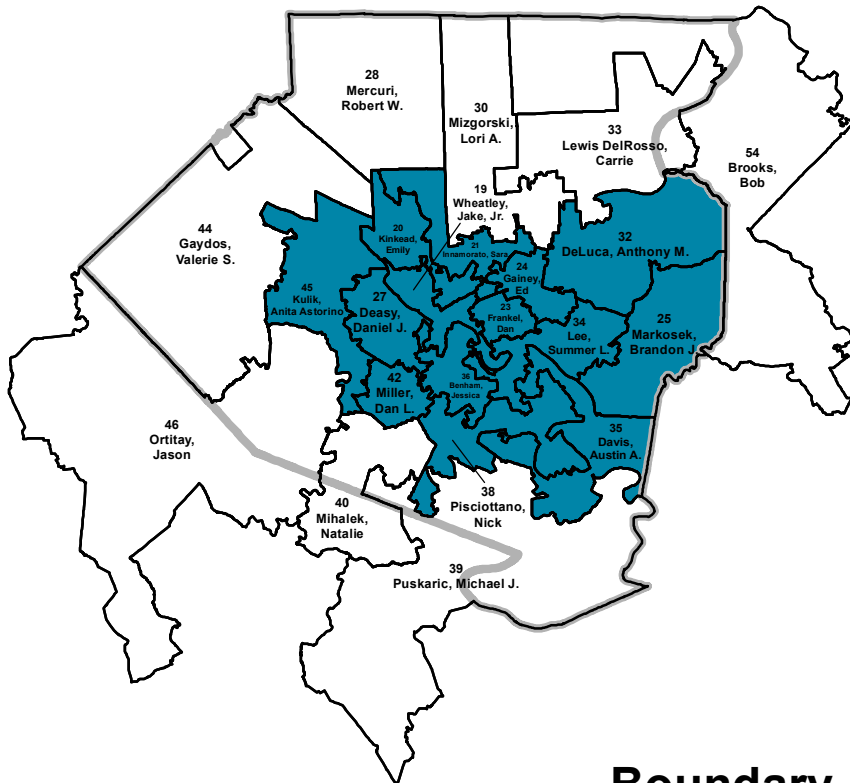

Political Party

- Democrat (9)
- Republican (9)

Pennsylvania State Senate Districts

Pennsylvania Senate Districts 2021-2022

Pennsylvania State House Districts

Pennsylvania House Districts 2021-2022

Boundary

- County
- Legislative District

Political Party

- Democrat (90)
- Vacant (1)
- Republican (112)

Pennsylvania State House Districts

Allegheny & Philadelphia House Districts 2021-2022

Allegheny County

Boundary

-  County
-  Legislative District

Philadelphia County

Political Party

-  Democrat
-  Republican

Pennsylvania State House Districts

Surrounding Philadelphia Counties House Districts 2021-2022

Boundary

- County
- Legislative District

Political Party

- Democrat
- Republican