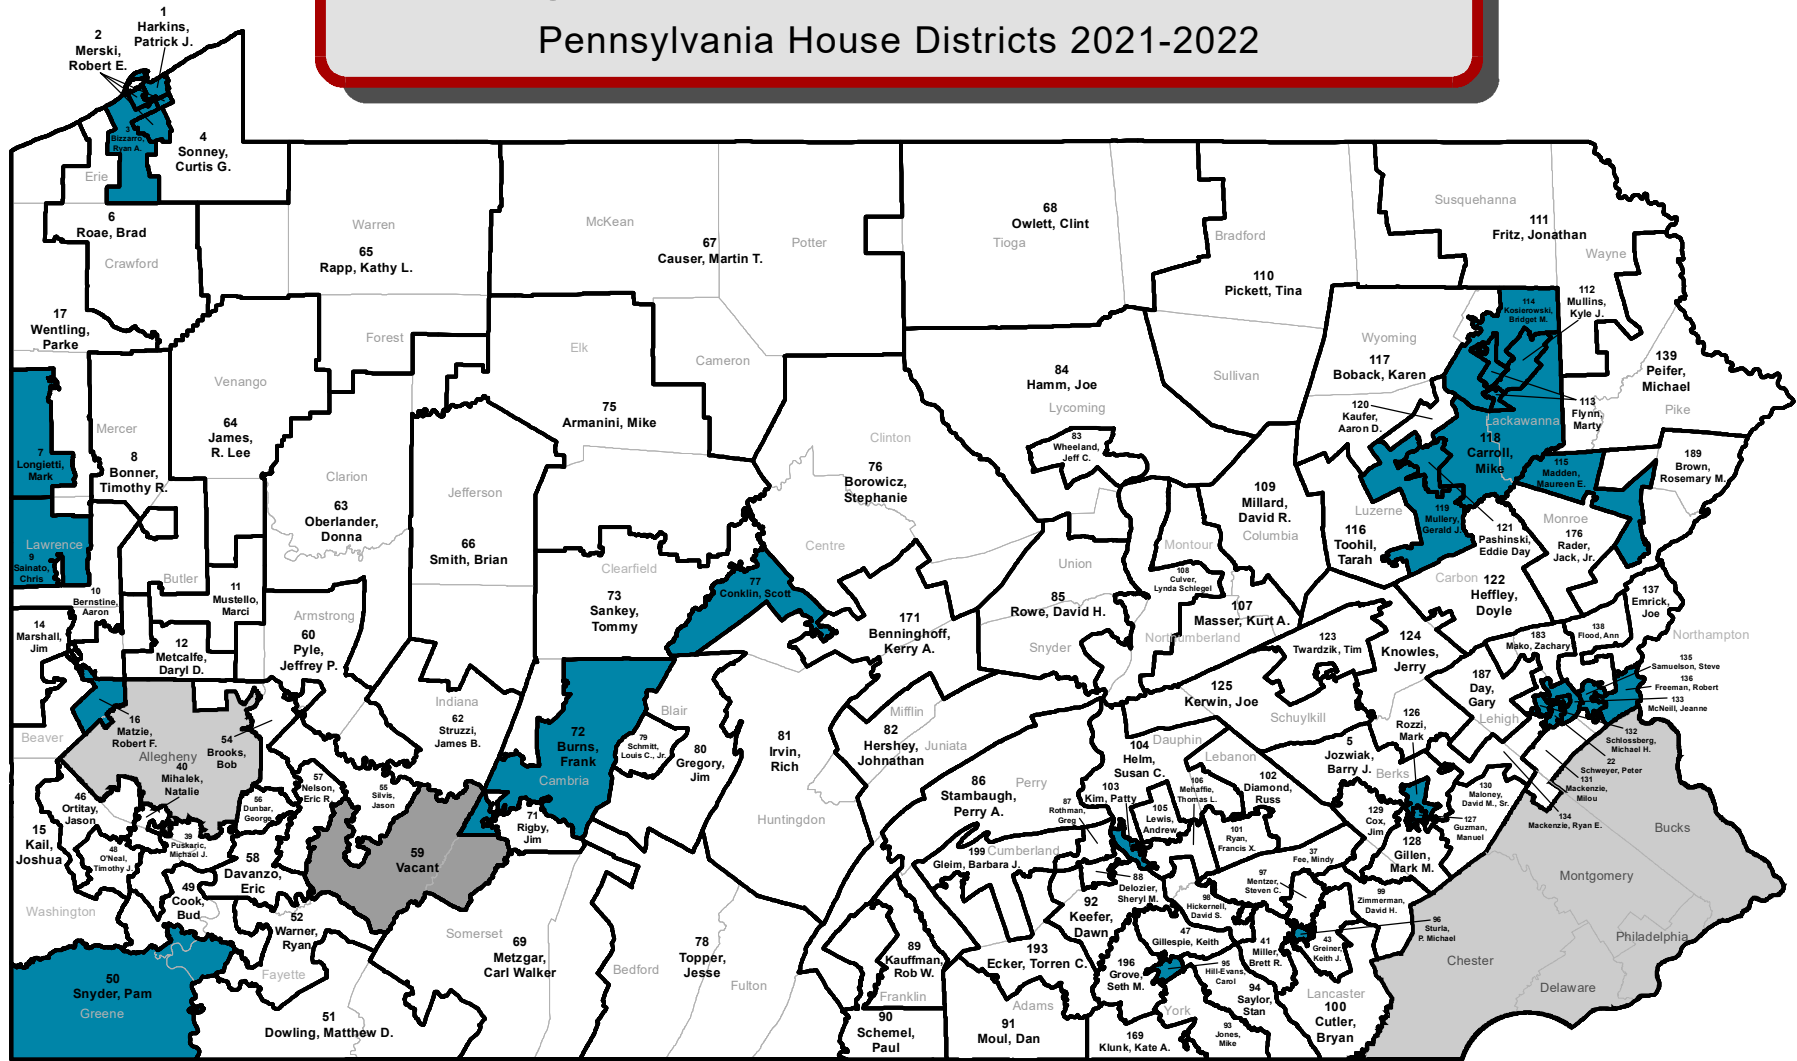

Pennsylvania 117th U.S. Congressional Districts

2021-2023 U.S. Congressional Districts, 1st Session

Boundary

- County
- Congressional District

Pennsylvania Senators

Robert P. Casey, Jr., Democrat
Patrick J. Toomey, Republican

Political Party

- Democrat (9)
- Republican (9)

Pennsylvania State Senate Districts

Pennsylvania Senate Districts 2021-2022

Pennsylvania State House Districts

Pennsylvania House Districts 2021-2022

Boundary

- County
- Legislative District

Political Party

- Democrat (90)
- Vacant (1)
- Republican (112)

Pennsylvania State House Districts

Allegheny & Philadelphia House Districts 2021-2022

Allegheny County

Boundary

-  County
-  Legislative District

Philadelphia County

Political Party

-  Democrat
-  Republican

Pennsylvania State House Districts

Surrounding Philadelphia Counties House Districts 2021-2022

Boundary

- County
- Legislative District